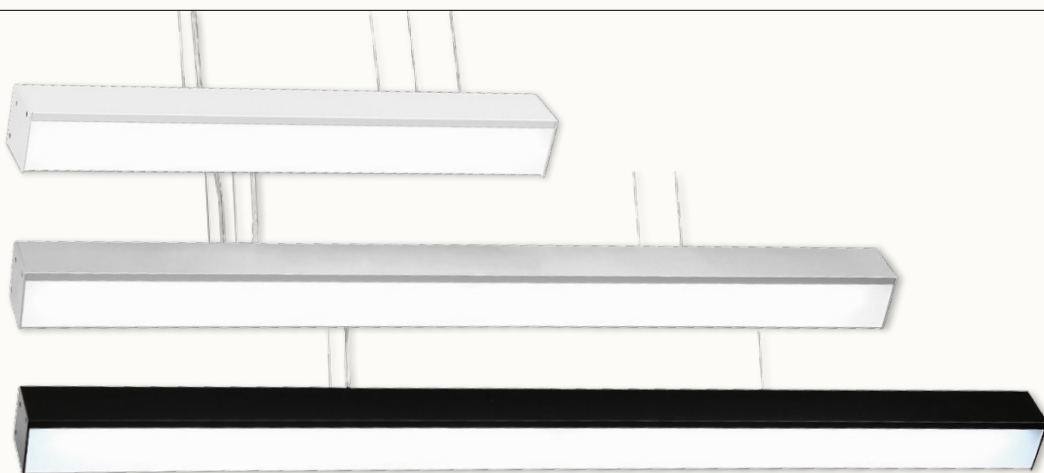

SIZE	LAMP
W1,200×D170×H82	LED 100W
W1,000×D170×H82	LED 80W
W600×D170×H82	LED 50W

뷰 시리즈 디자인등록

▶기존보다 30% 밝은효과

**꼭 참조하세요 !!**

**LD 뷰 P/D LED (백색, 은색, 흑색)**

SIZE	LAMP
W1,200×D90×H90	LED 50W
W1,000×D90×H90	LED 40W
W600×D90×H90	LED 25W