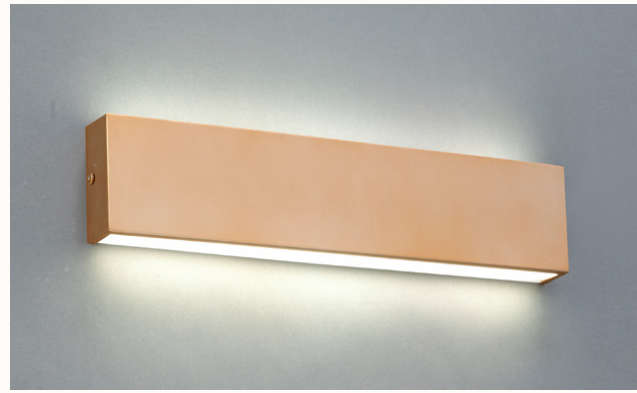

▶ LED 25W - W620×D55×H100

▶ LED 20W - W450×D55×H100

▶ LED 15W - W320×D55×H100

샴페인무광 大

샴페인무광 中

샴페인무광 小

골드샤틴 大

골드샤틴 小