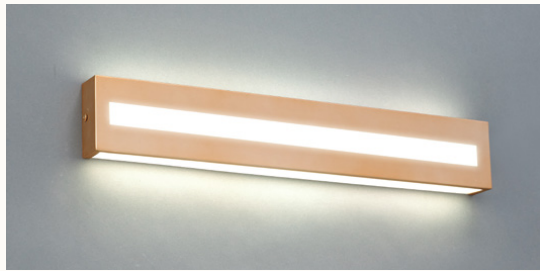

샴페인무광 大

LD 하이퍼 B/R LED (샴페인무광, 로즈골드, 골드샤틴, 백색, 흑색)

▶ LED 25W - W620×D55×H100

▶ LED 20W - W450×D55×H100

▶ LED 15W - W320×D55×H100