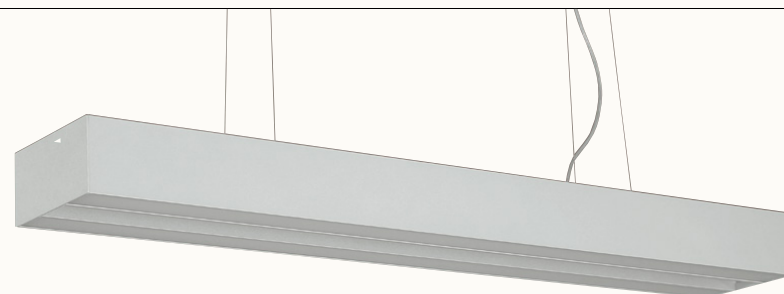

KC 인증제품

▶(40W) : W1,000×D57×H80

▶(50W) : W1,200×D57×H80

▶S(40W) : W1,000×D60×H82

▶M(40W) : W1,000×D43×H70

▶S(50W) : W1,200×D60×H82

▶M(50W) : W1,200×D43×H70

은색

LD 리빙 11자 P/D, 직부 (백색, 은색, 흑색)

SIZE	LAMP
W1,200×D170×H82	LED 100W
W1,000×D170×H82	LED 80W
W600×D170×H82	LED 50W

뷰 시리즈 디자인등록

▶기존보다 30% 밝은효과

꼭 참조하세요 !!

SIZE	LAMP
W1,200×D90×H90	LED 50W
W1,000×D90×H90	LED 40W
W600×D90×H90	LED 25W