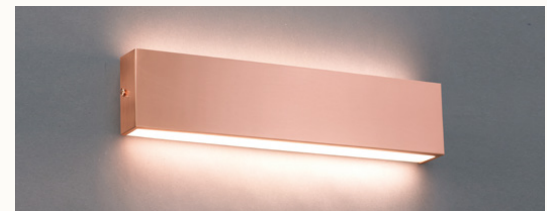

로즈골드 中

LD 매그넘 B/R (샴페인무광, 로즈골드, 골드샤틴, 백색, 흑색)

▶ W620×D55×H100

▶ W450×D55×H100

▶ W320×D55×H100