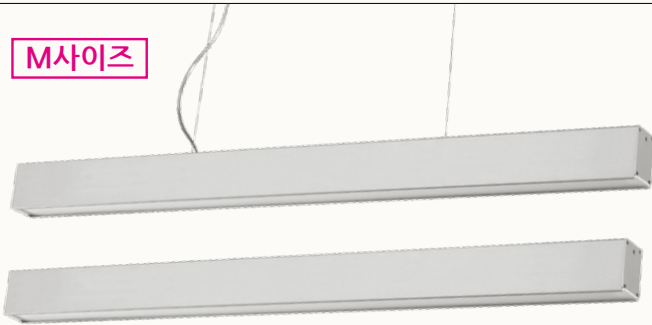

M사이즈

은색

- M(20W) : W500×D43×H70
- M(25W) : W600×D43×H70
- M(60W) : W1,500×D43×H70