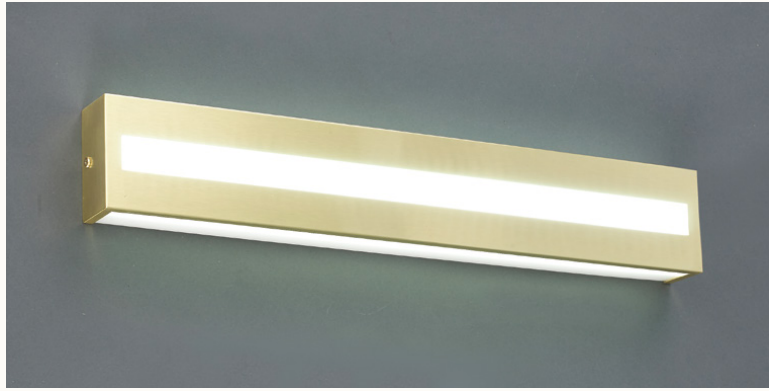

SIZE	LAMP
W1,200×D170×H82	LED 100W
W1,000×D170×H82	LED 80W
W600×D170×H82	LED 50W

뷰 시리즈 디자인등록

▶기존보다 30% 밝은효과

**꼭 참조하세요 !!**

**LD 뷰 P/D LED (백색, 은색, 흑색)**

SIZE	LAMP
W1,200×D90×H90	LED 50W
W1,000×D90×H90	LED 40W
W600×D90×H90	LED 25W