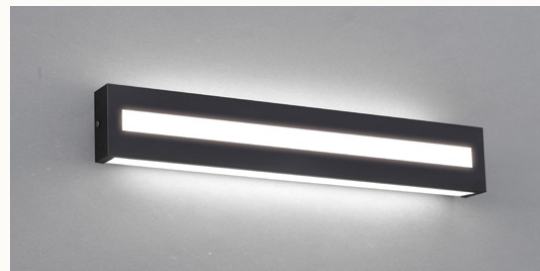

흑색 大

LD 하이퍼 B/R LED (샴페인무광, 로즈골드, 골드샤틴, 백색, 흑색)

▶ LED 25W - W620×D55×H100

▶ LED 20W - W450×D55×H100

▶ LED 15W - W320×D55×H100