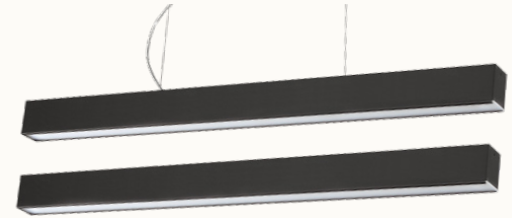

Ø1,200 : W1,200×D115×H90 (50W)

S사이즈

은색

- ▶ S(20W) : W500×D60×H82
- ▶ S(25W) : W600×D60×H82
- ▶ S(60W) : W1,500×D60×H82

백색

- LD 리빙 S P/D, 직부 (은색, 백색, 흑색)**
- ▶ S(40W) : W1,000×D60×H82
  - ▶ S(75W) : W1,800×D60×H82