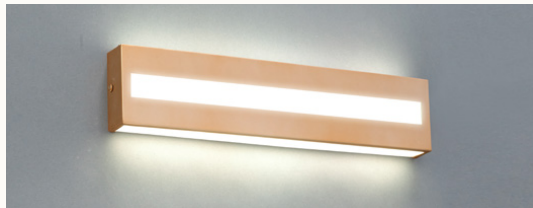

샴페인무광 中

LD 하이퍼 B/R LED (샴페인무광, 로즈골드, 골드샤틴, 백색, 흑색)

▶ LED 25W - W620×D55×H100

▶ LED 20W - W450×D55×H100

▶ LED 15W - W320×D55×H100