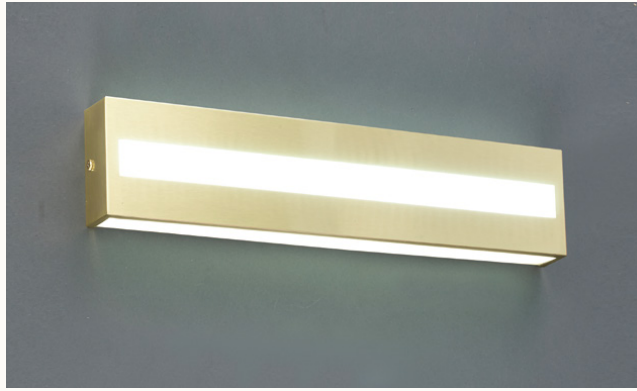

골드샤틴 中

LD 하이퍼 B/R LED (샴페인무광, 로즈골드, 골드샤틴, 백색, 흑색)

▶ LED 25W - W620×D55×H100

▶ LED 20W - W450×D55×H100

▶ LED 15W - W320×D55×H100