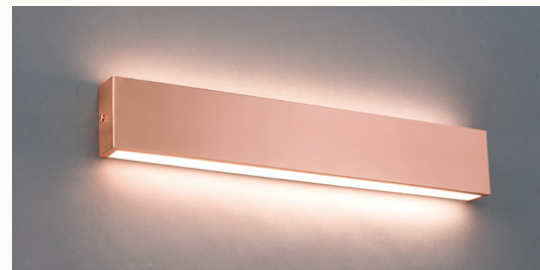

▶ LED 25W - W620×D55×H100

▶ LED 20W - W450×D55×H100

▶ LED 15W - W320×D55×H100

샴페인무광 大

샴페인무광 中

샴페인무광 小

골드샤틴 大

골드샤틴 小