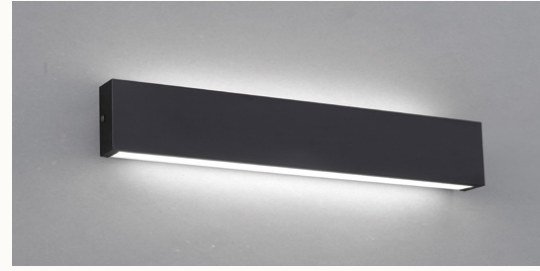

흑색 大

LD 매그넘 B/R (샴페인무광, 로즈골드, 골드샤틴, 백색, 흑색)

▶ W620×D55×H100

▶ W450×D55×H100

▶ W320×D55×H100