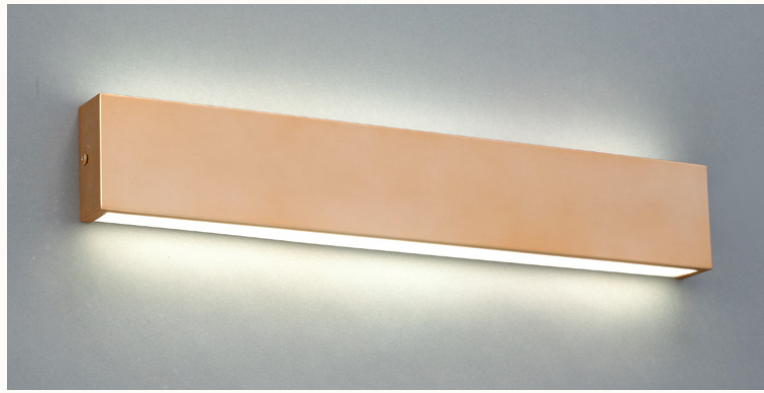

▶ LED 25W - W620×D55×H100

▶ LED 20W - W450×D55×H100

▶ LED 15W - W320×D55×H100

샴페인무광 大

샴페인무광 中

샴페인무광 小

골드샤틴 大

골드샤틴 小